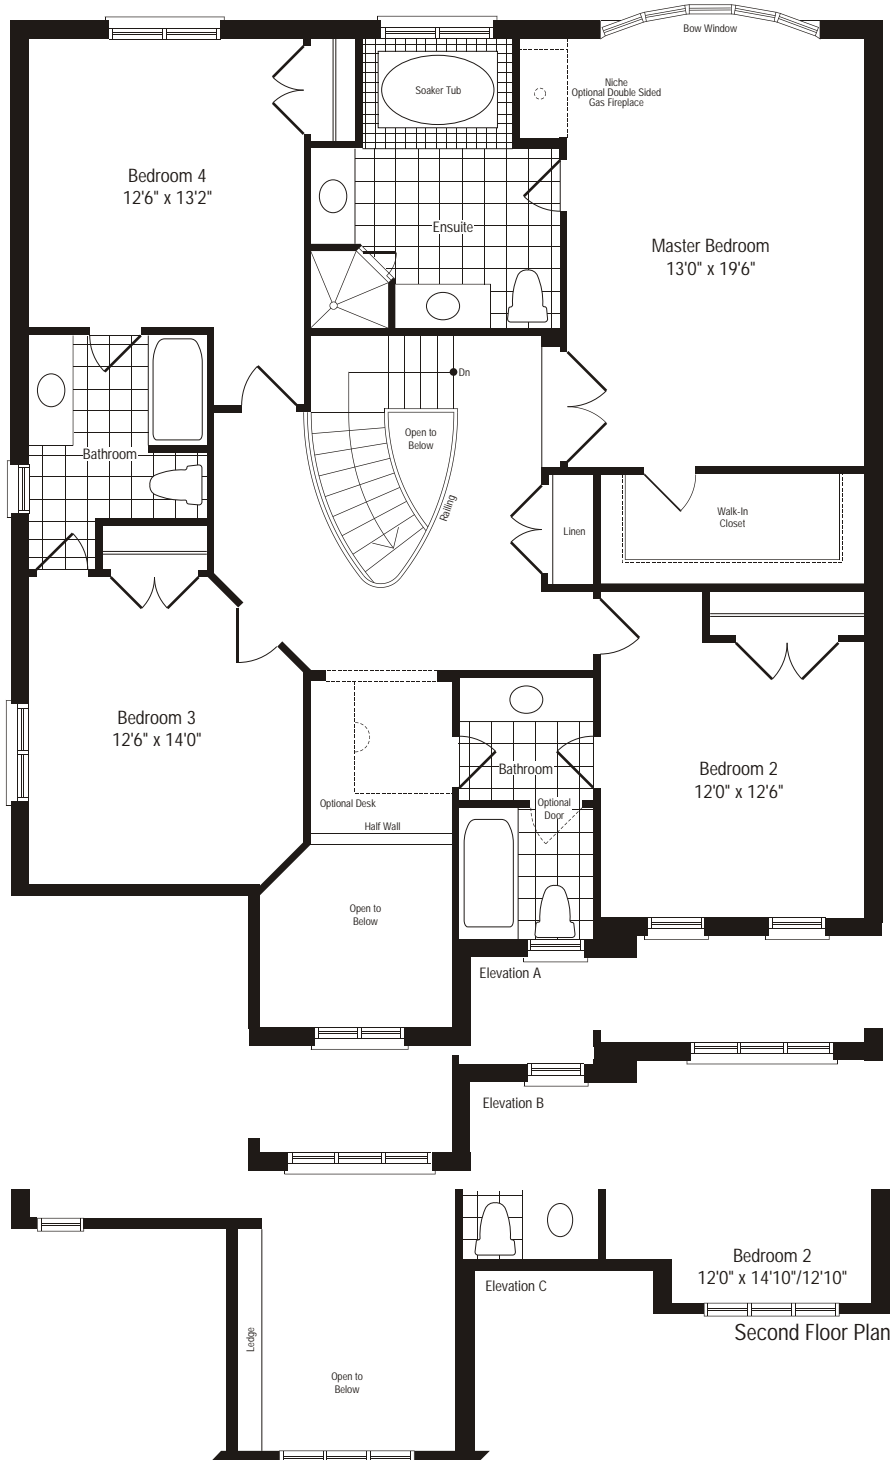

Erchless Estate

3176 sq.ft. 4 Bed/3.5 Bath

Monarch
A Taylor Woodrow Company

Erchless Estate

3176 sq.ft. 4 Bed/3.5 Bath

Monarch
A Taylor Woodrow Company

Erchless Estate

3176 sq.ft. 4 Bed/3.5 Bath

Monarch
A Taylor Woodrow Company