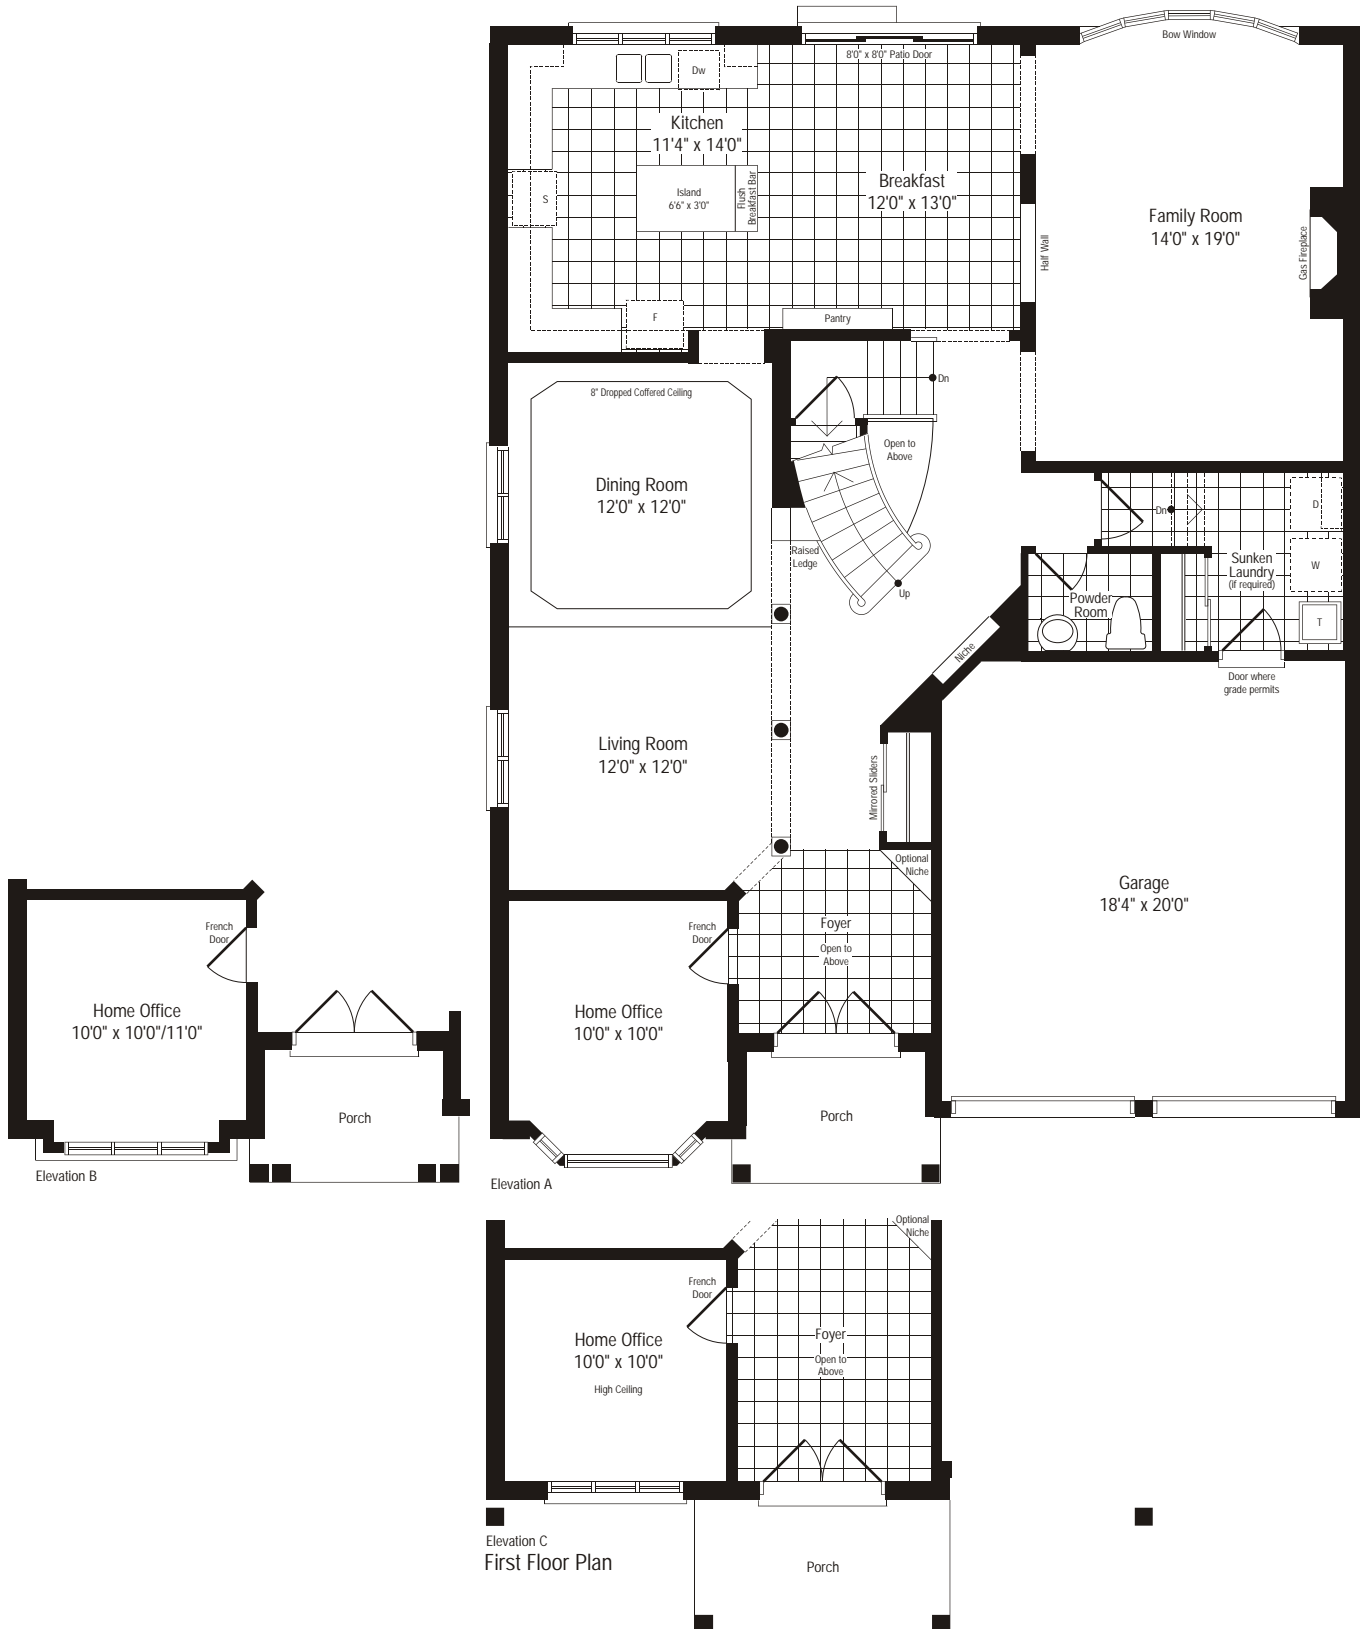

Erchless Estate

3176 sq.ft. 4 Bed/3.5 Bath

Monarch
A Taylor Woodrow Company

Erchless Estate

3176 sq.ft. 4 Bed/3.5 Bath

Monarch
A Taylor Woodrow Company

Erchless Estate

3176 sq.ft. 4 Bed/3.5 Bath

Monarch
A Taylor Woodrow Company